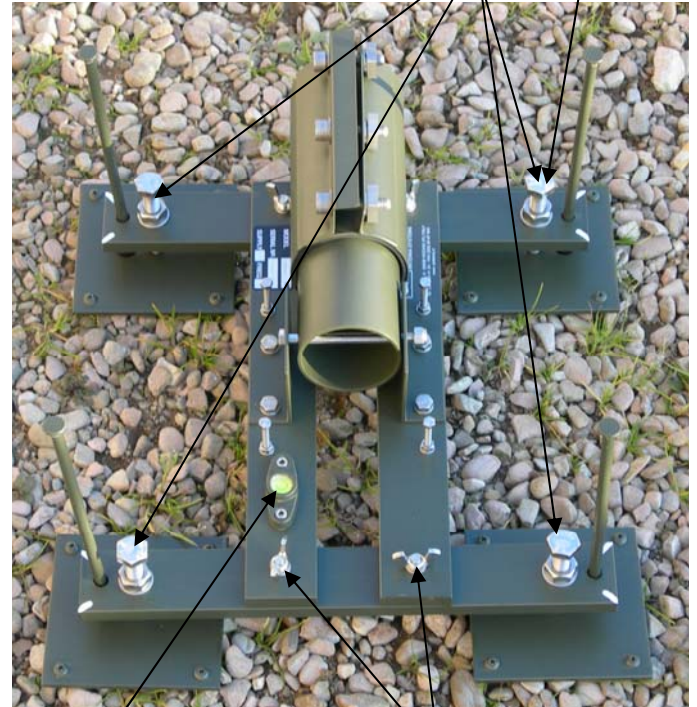

27 200ZCHIO 000

10 40530008 000

10 100100BA 000

Place for screw

10 40530004 000

10 40530007 000

10 40530006 000

SCREWS FOR LEVEL

Screw and unscrew the nuts to level the base

TE 10 x 60

10 mm Nuts

Washers

Hole for nail

Ground

Level

Wing nuts

**ATTENTION:**

the nut are only to be touched, **not fastened**. Their function is only to stop.

Rif.	Qty.	Name,Code, MTV75-9	Materiale	Art.Mod.
 <b>GIOVANNINI</b> ELETTROMECCANICA Antenna Systems Florence Italy	Progettato da: bc	Controllato da: bc	Approvato da: bc	Scala:
	Data 5/90	Data 6/90	Data 6/90	Quote: no
Titolo: BASE PARTS				
<b>WWW.ANTENNA.IT</b>	<b>DRAWING N°: 831</b>	Modifica: Data:	Foglio n°: 1	