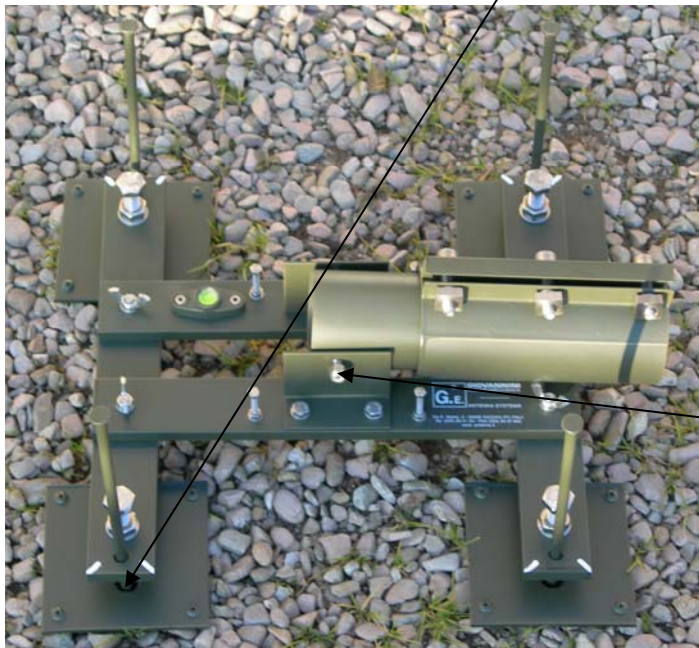

27 200ZCHIO 000

10 40530008 000

10 100100BA 000

Place for screw

10 40530004 000

10 40530007 000

10 40530006 000

SCREWS FOR LEVEL

Screw and unscrew the nuts to level the base

TE 10 x 60

10 mm Nuts

Washers

Hole for nail

Ground

Level

Wing nuts

**ATTENTION:**

the nut are only to be touched, **not fastened**. Their function is only to stop.

Rif.	Qty.	Name,Code, MTV75-9	Materiale	Art.Mod.
 <b>GIOVANNINI</b> ELETTROMECCANICA Antenna Systems Florence Italy	Progettato da: bc	Controllato da: bc	Approvato da: bc	Scala:
	Data 5/90	Data 6/90	Data 6/90	Quote: no
Titolo: BASE PARTS				
<b>WWW.ANTENNA.IT</b>	<b>DRAWING N°: 831</b>	Modifica: Data:	Foglio n°: 1	